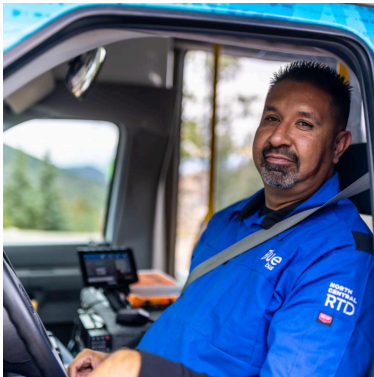

This annual event recognizes the importance of the transportation industry to the U.S. economy, security and daily life and honors the millions of workers who build and operate America's infrastructure, including roads, bridges and transit systems. It serves as a tribute to professionals in trucking, shipping, logistics, transit and maintenance, with over 6.6 million employees working in transportation and warehousing as of 2023.

To celebrate the hardworking individuals who keep the Blue Bus moving, we'll be sharing stories on our social media channels of our team members and how they impact our community every day.